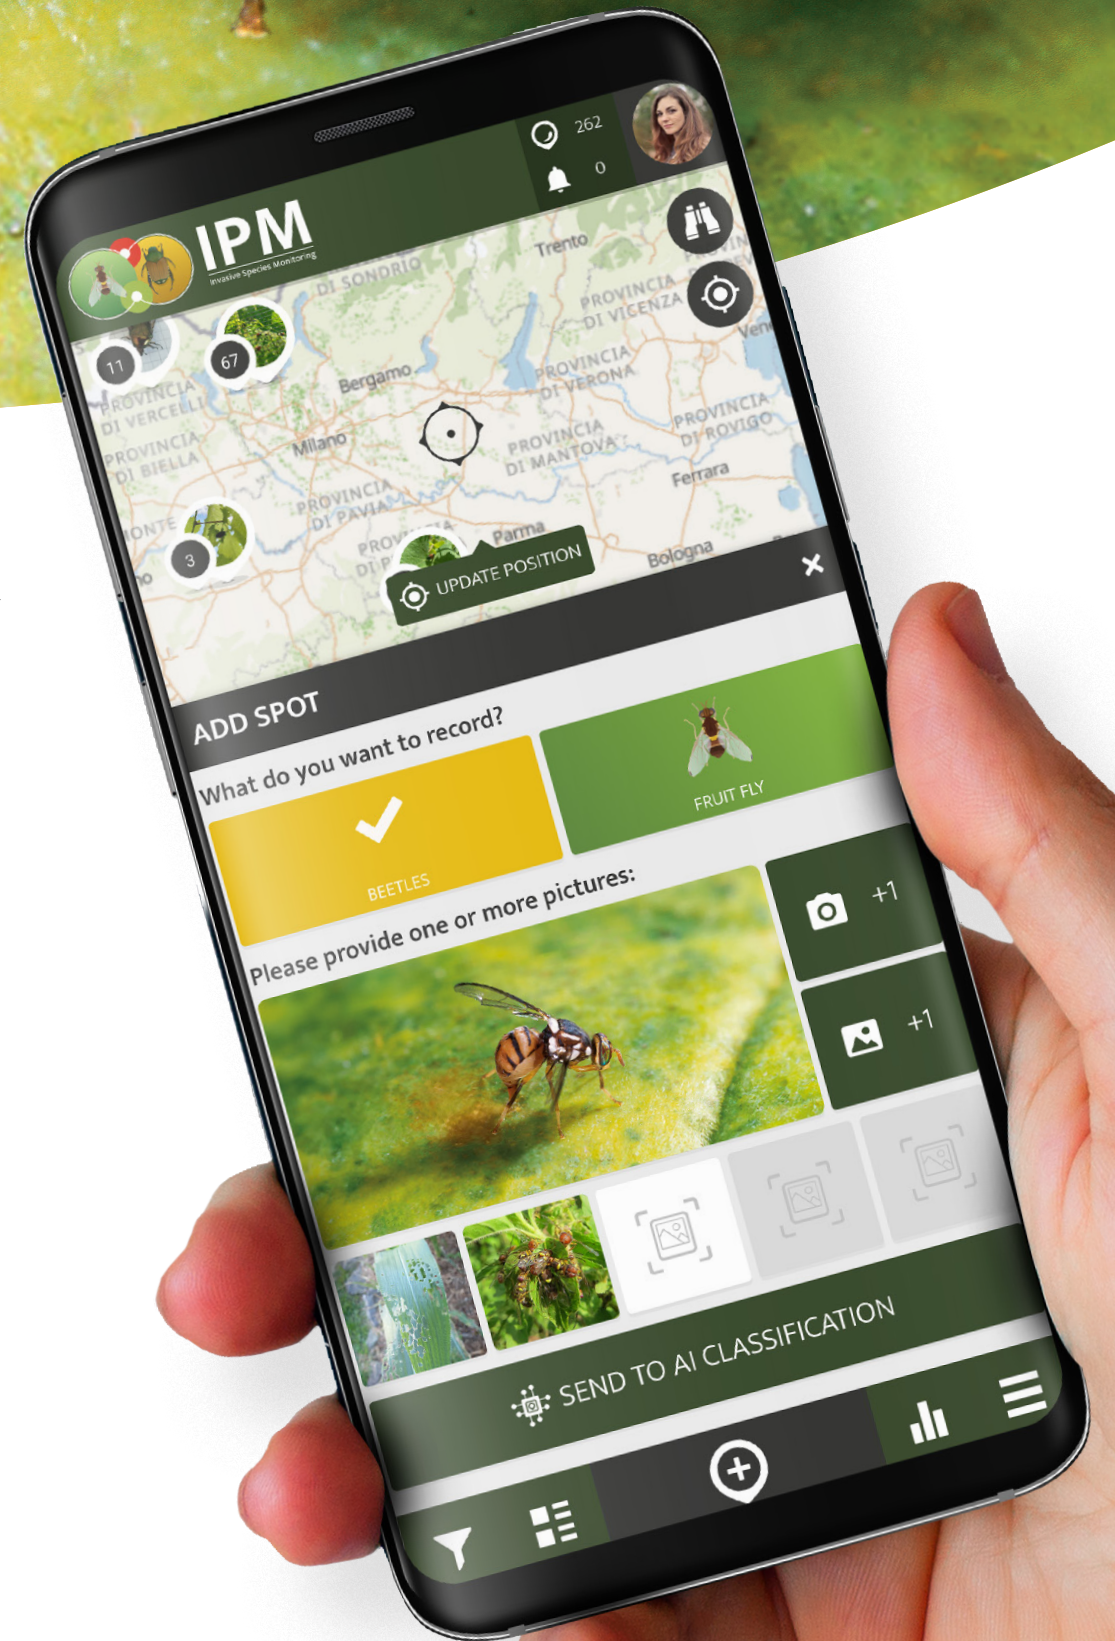

## ORIENTAL FRUIT FLY (*Bactrocera dorsalis*) & PEACH FRUIT FLY (*Bactrocera zonata*)

Join and help prevent the spread  
of invasive fruit flies in your region.

### REPORT YOUR SIGHTINGS

Take a photo of flies in your area and upload it to your IPM app. Indicate, if you can't identify the species for certain.

### SHARE INFORMATION

Select from a menu the host fruits, locations and weather conditions. All this is important background information.

### JOIN THE COMMUNITY

Connect with others and become part of a community of scientists, farmers and nature lovers monitoring the spread of flies together.

**IPM**  
Invasive Species Monitoring

Download on the  
App Store