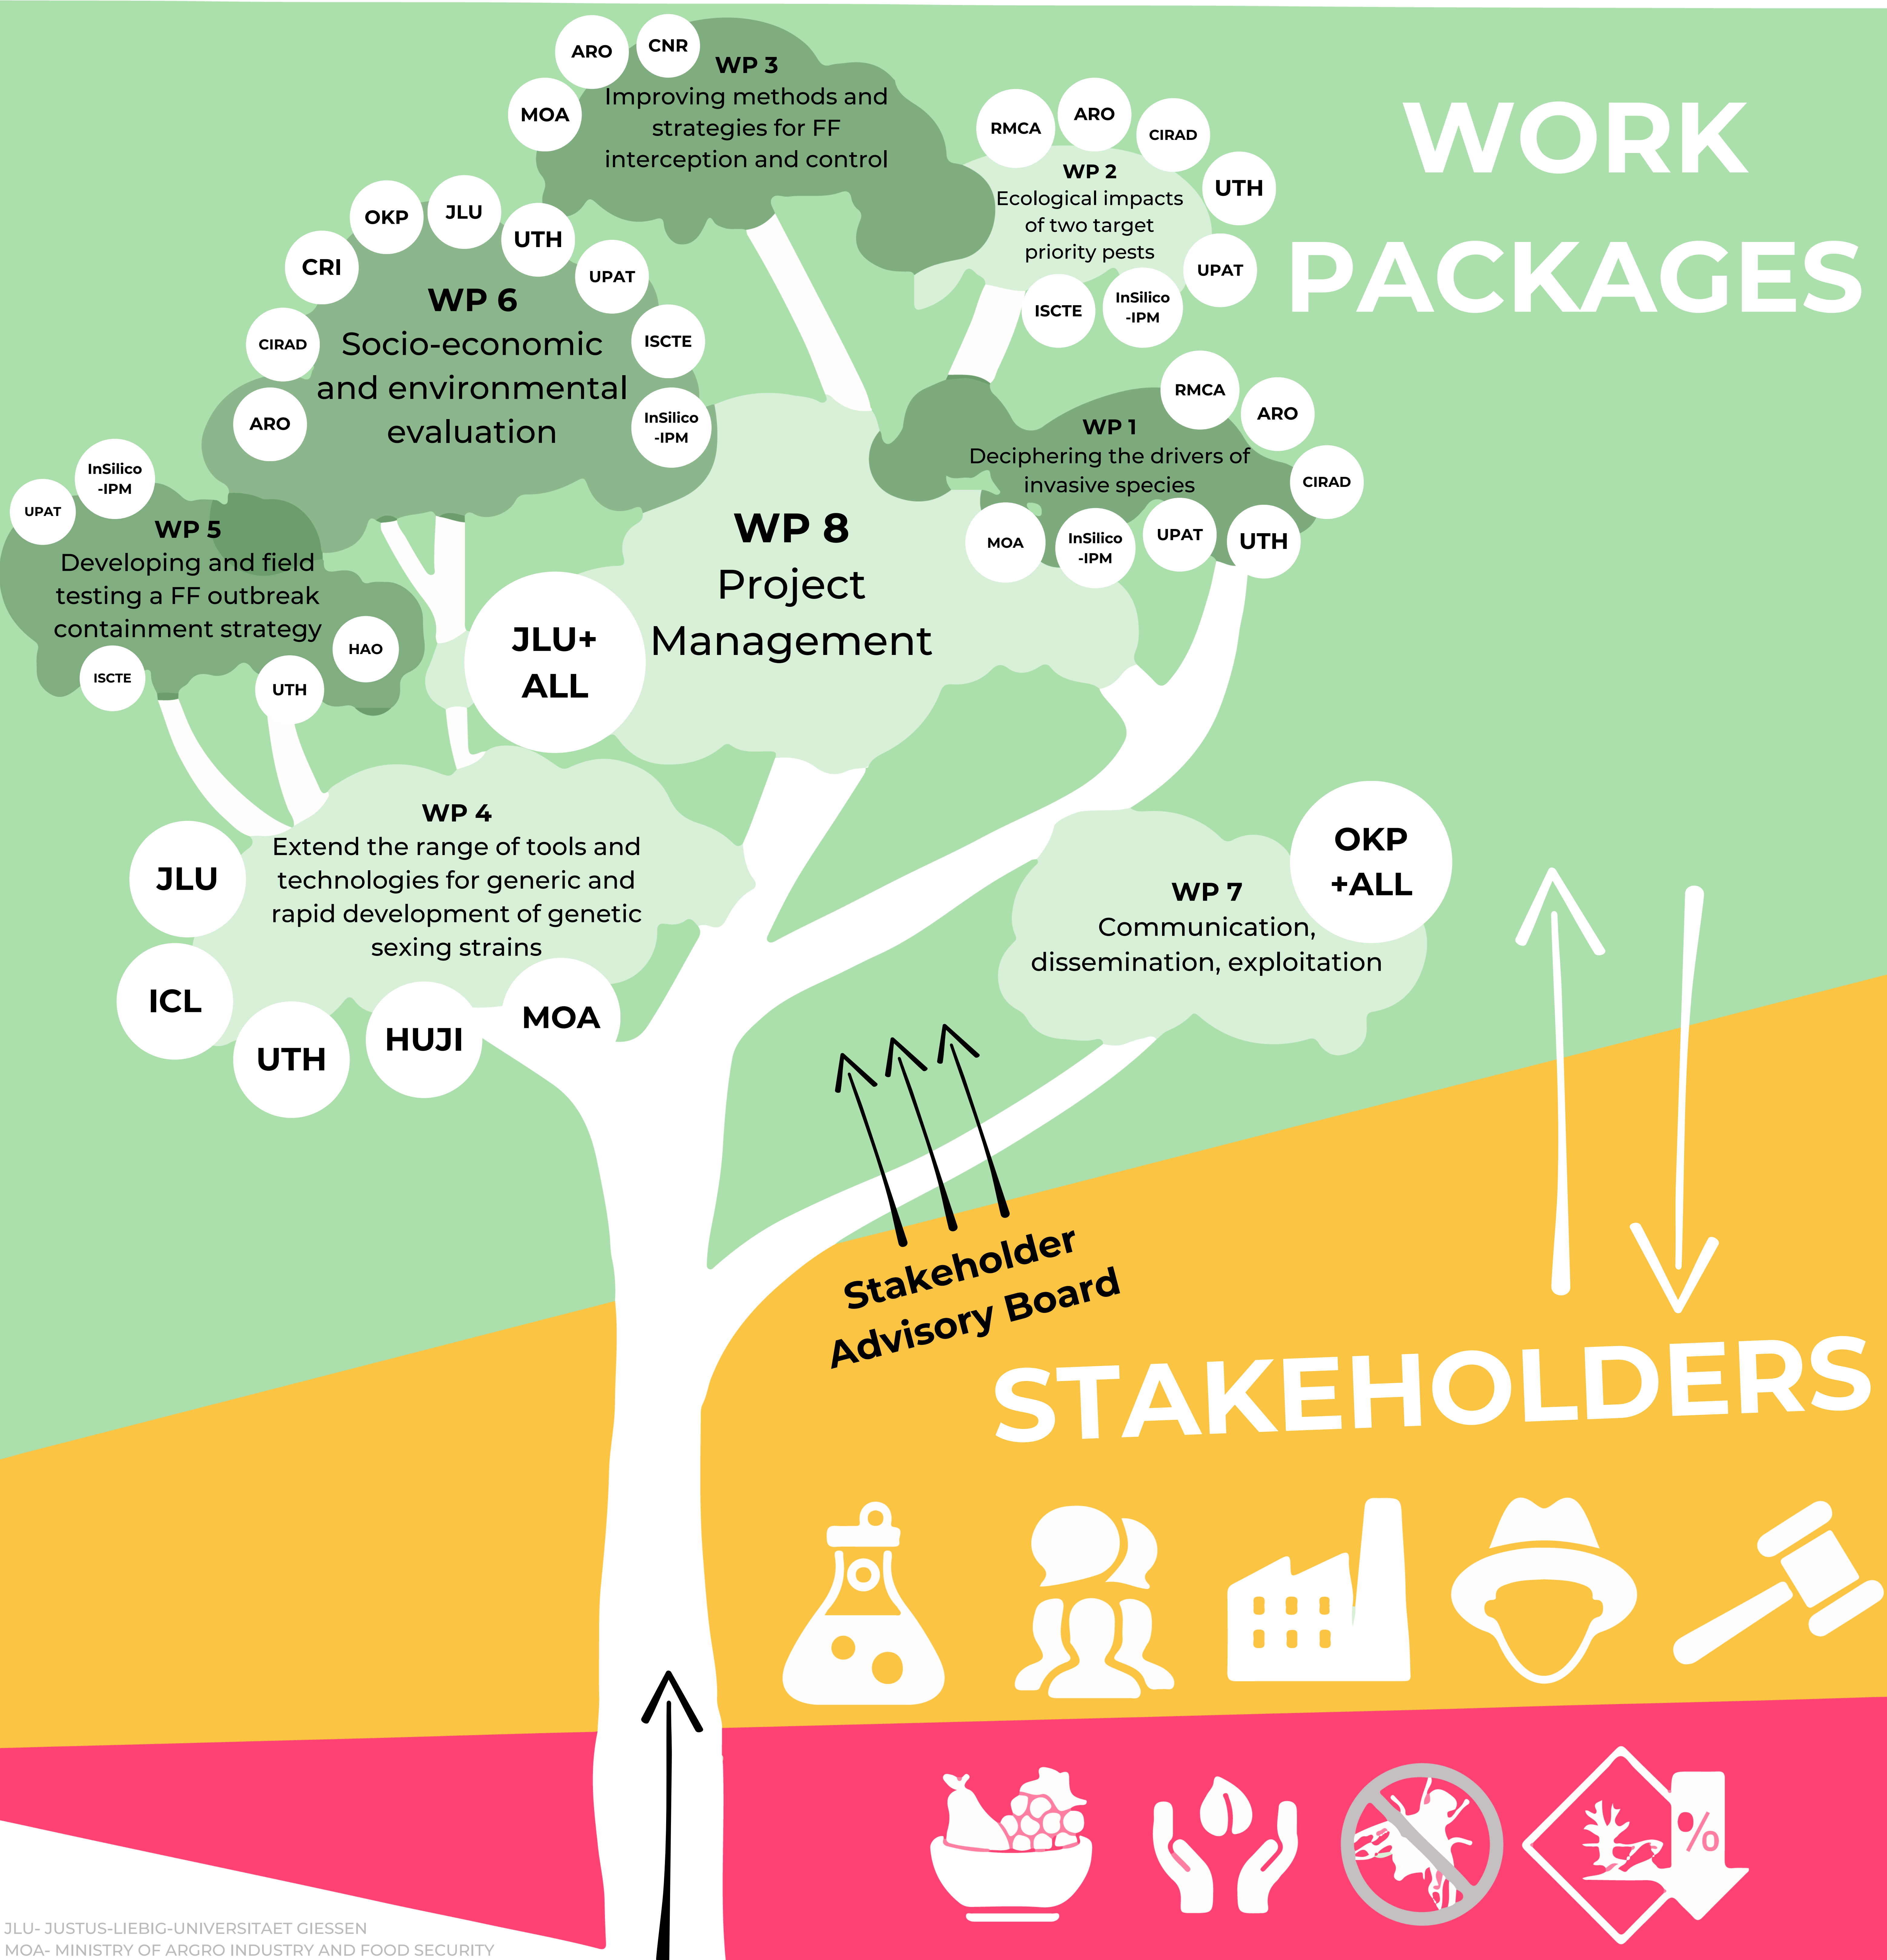

WORK PACKAGES

Stakeholder Advisory Board

STAKEHOLDERS

GOALS

HORIZON Europe Funding

JLU- JUSTUS-LIEBIG-UNIVERSITAET GIESSEN
 MOA- MINISTRY OF ARGRO INDUSTRY AND FOOD SECURITY
 ARO- THE AGRICULTURAL RESEARCH ORGANISATION OF ISRAEL
 CNR- CONSIGLIO NAZIONALE DELLE RICERCHE
 CRI- CITRUS RESEARCH INTERNATIONAL (PTY)LTD
 INSILICO-IPM SLAWOMIR LUX
 UPAT- PANEPISTIMIO PATRON
 UTH- PANEPISTIMIO THESSALIAS
 HUJI- THE HEBREW UNIVERSITY OF JERUSALEM
 OKP- OIKOPLUS GMBH
 CIRAD- CENTRE DE COOPERATION INTERNATIONALE EN RECHERCHE AGRONOMIQUE POUR LEDEVELOPPEMENT
 HAO- ELLINIKOS GEORGIKOS ORGANISMOS -DIMITRA
 ISCTE- INSTITUTO UNIVERSITARIO DE LISBOA
 RMCA- MUSEE ROYAL DE L'AFRIQUE CENTRALE
 ICL- IMPERIAL COLLEGE OF SCIENCE TECHNOLOGY AND MEDICINE